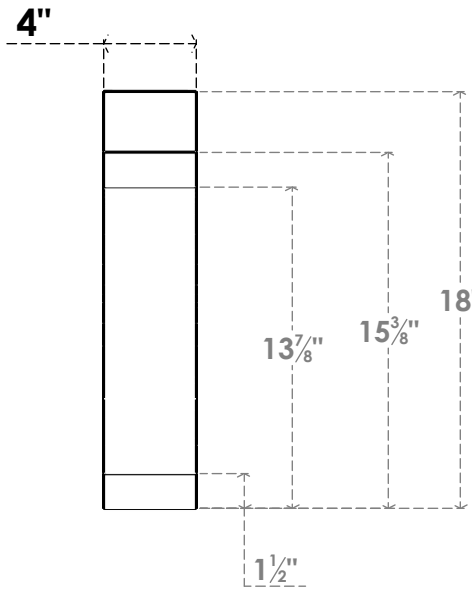

ITEM NUMBER: BRCPC040X14000X18000LEC

4"W X 14"D X 18"H LEGACY ARCHITECTURAL GRADE PVC CLOSED KNEE BRACE

SIDE PROFILE

FRONT PROFILE

ISOMETRIC

EKENA MILLWORK
2300 WEST MAIN ST.
CLARKSVILLE, TX 75426
TOLL FREE: 866-607-0453
WWW.EKENAMILLWORK.COM

NOTES

1. INSTALLATION TO BE COMPLETED IN ACCORDANCE WITH MANUFACTURER'S SPECIFICATIONS.
2. DRAWING MAY NOT BE TO SCALE
3. THIS DRAWING IS INTENDED FOR DESIGN AND PLANNING PURPOSES ONLY.
4. ALL INFORMATION CONTAINED HEREIN WAS CURRENT AT THE TIME OF DEVELOPMENT BUT MUST BE REVIEWED AND APPROVED BY THE PRODUCT MANUFACTURER TO BE CONSIDERED ACCURATE.
5. ARCHITECTURAL GRADE PVC PRODUCTS ARE MADE FROM EXPANDED CELLULAR PVC AND COME NATURALLY WHITE BUT MAY BE PAINTED