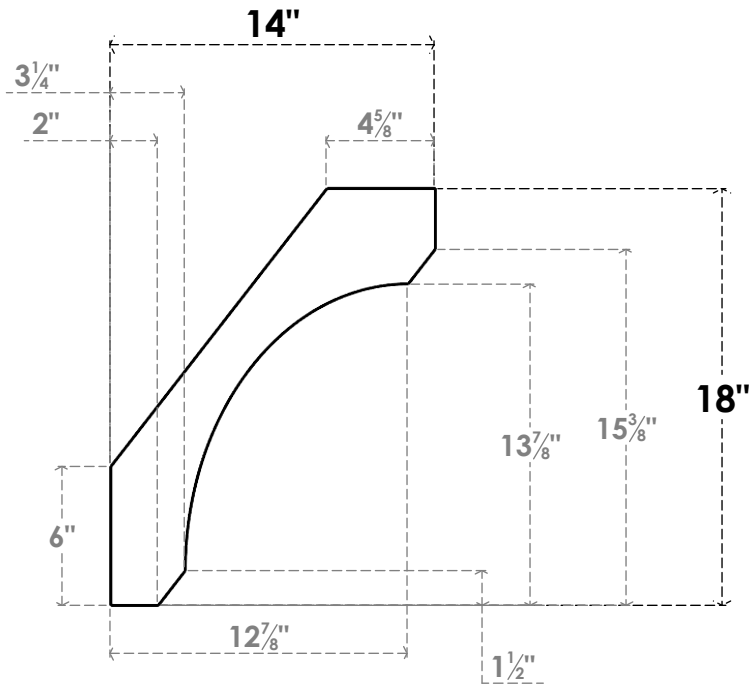

ITEM NUMBER: BRCPC040X14000X18000LEC

4"W X 14"D X 18"H LEGACY ARCHITECTURAL GRADE PVC CLOSED KNEE BRACE

SIDE PROFILE

FRONT PROFILE

ISOMETRIC

EKENA MILLWORK
2300 WEST MAIN ST.
CLARKSVILLE, TX 75426
TOLL FREE: 866-607-0453
WWW.EKENAMILLWORK.COM

NOTES

1. INSTALLATION TO BE COMPLETED IN ACCORDANCE WITH MANUFACTURER'S SPECIFICATIONS.
2. DRAWING MAY NOT BE TO SCALE
3. THIS DRAWING IS INTENDED FOR DESIGN AND PLANNING PURPOSES ONLY.
4. ALL INFORMATION CONTAINED HEREIN WAS CURRENT AT THE TIME OF DEVELOPMENT BUT MUST BE REVIEWED AND APPROVED BY THE PRODUCT MANUFACTURER TO BE CONSIDERED ACCURATE.
5. ARCHITECTURAL GRADE PVC PRODUCTS ARE MADE FROM EXPANDED CELLULAR PVC AND COME NATURALLY WHITE BUT MAY BE PAINTED